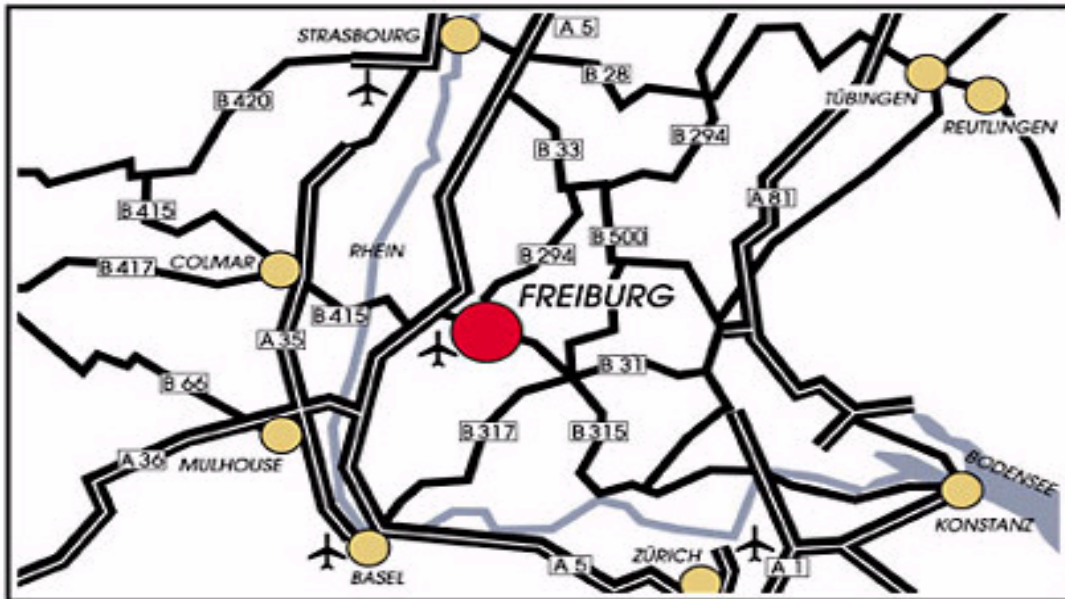

## Driving Description

From the north: Highway A5 in direction to Basel  
From the south: Highway A5 in direction to Karlsruhe

Exit „Freiburg Mitte“  
follow the sign to „Stadtmitte/Hauptbahnhof“

The InterCityHotel is situated next to the central station.  
You have parking possibilities in the public central station garage in  
front of the *InterCityHotel*.