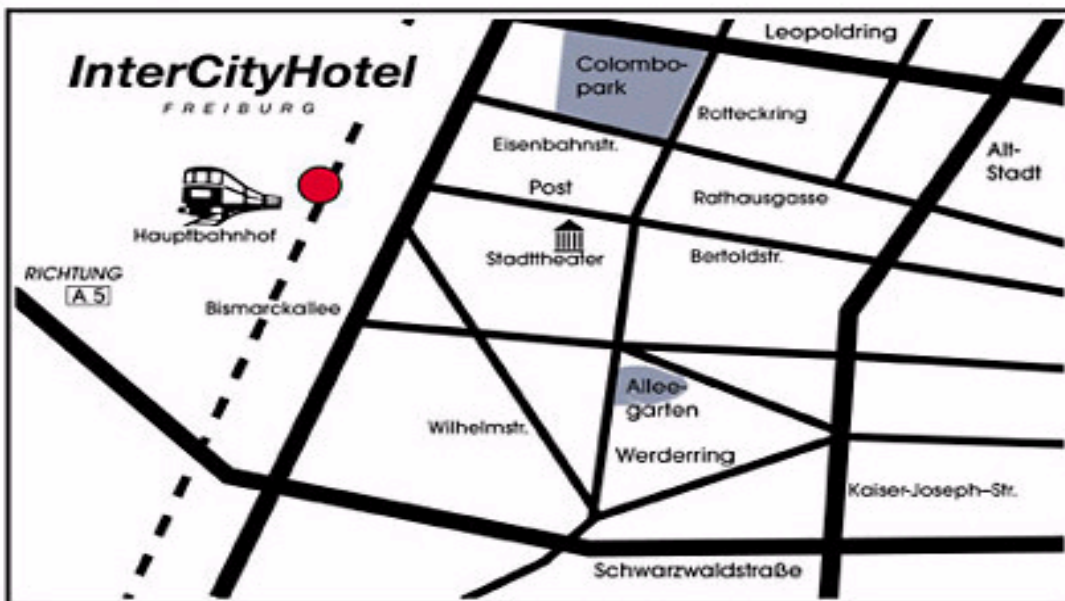

## Driving Description

From the north: Highway A5 in direction to Basel  
From the south: Highway A5 in direction to Karlsruhe

Exit „Freiburg Mitte“  
follow the sign to „Stadtmitte/Hauptbahnhof“

The InterCityHotel is situated next to the central station.  
You have parking possibilities in the public central station garage in  
front of the *InterCityHotel*.